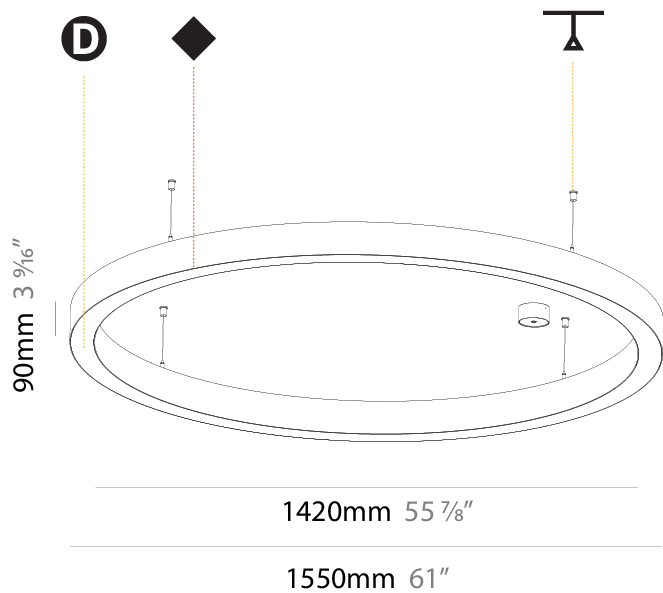

GENERAL

Series: Glorious
Subseries: Glorious Slim
Brand: Prolicht
Division: Architectural
Mounting Type: Suspension
Mounting Location: Ceiling
Subcategory: Ambient

PHYSICAL

Shape: Round
Diameter (mm): 1550
Diameter (in): 61
Depth (mm): 90
Depth (in): 3 9/16
Max. Overall Height (mm): 2090
Max. Overall Height (in): 82 5/16
Light Distribution: Direct
Weight (kg): 14.447
Weight (lbs): 31.78
Diffuser: PMMA - Opal or Micro-Prism
Fixture Finish: SSR / BKV / CWI / CRY / HAB / UFT / ITA / RUA / FTG / MYG / LOD / PUS / FRO / FUP / KIA / POP / BLS / SPG / MEY / GOH / GUM / CHC / COM / ABZ / JAG / OBR / MOS / ROR
Fixture Material: Aluminum
Cable Details: 2000mm or 6000mm Transparent Cable

ELECTRICAL

Lamp Type: LED (Zhaga Standard)
Input Wattage (W): 112
Total Output Wattage (W): 96
Dimming: Tri-Mode (Non-Dimming and Phase Dimming (120Vac only) and 0-10V Dimming)
Driver Included: Yes
Driver Location: Integrated
Driver Type: Constant Current - Universal
Driver Class: Class 2
Input Voltage (V): 120 - 277
Constant Current (MA): 350

LED

Color Temperature (*K): 3000 / 3500 / 4000
Max. Delivered Lumen (lm): 13580 / 13857 / 14140
CRI: >80 CRI
Efficiency (%): 88
Lamp Life (hrs): 50000

OPTICAL

RATINGS AND CERTIFICATIONS

Certified By: Certified for North American Standards
IP rating: IP20