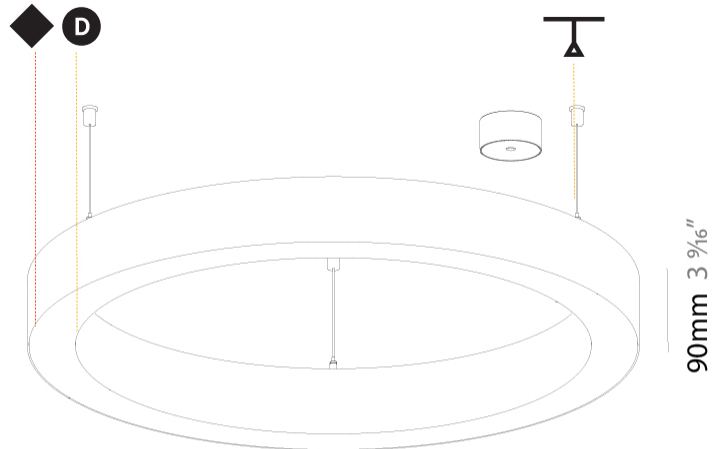

GENERAL

Series: Glorious
 Subseries: Glorious Slim
 Brand: Prolicht
 Division: Architectural
 Mounting Type: Suspension
 Mounting Location: Ceiling
 Subcategory: Ambient

PHYSICAL

Shape: Round
 Diameter (mm): 800
 Diameter (in): 31 1/2
 Height (mm): 90
 Height (in): 3 9/16
 Max. Overall Height (mm): 2090
 Max. Overall Height (in): 82 5/16
 Light Distribution: Direct
 Weight (kg): 6.772
 Weight (lbs): 14.93
 Diffuser: [PMMA - Opal or Micro-Prism](#)
 Fixture Finish: [SSR / BKV / CWI / CRY / HAB / UFT / ITA / RUA / FTG / MYG / LOD / PUS / FRO / FUP / KIA / POP / BLS / SPG / MEY / GOH / GUM / CHC / COM / ABZ / JAG / OBR / MOS / ROR](#)
 Fixture Material: Aluminum
 Cable Details: 2000mm or 6000mm Transparent Cable

OPTICAL

Beam Angle: 110

RATINGS AND CERTIFICATIONS

Certified By: Certified for North American Standards
 IP rating: IP20

Ø 670mm 26 3/8"

Ø 800mm 31 1/2"

PROJECT	_____
TYPE	_____
SPECIFIER	_____
QUANTITY	_____
DATE	_____

GENERAL

Series: Glorious
Subseries: Glorious Slim
Brand: Prolicht
Division: Architectural
Mounting Type: Suspension
Mounting Location: Ceiling
Subcategory: Ambient

PHYSICAL

Shape: Round
Diameter (mm): 1550
Diameter (in): 61
Depth (mm): 90
Depth (in): 3 9/16
Max. Overall Height (mm): 2090
Max. Overall Height (in): 82 5/16
Light Distribution: Direct
Weight (kg): 14.447
Weight (lbs): 31.78
Diffuser: PMMA - Opal or Micro-Prism
Fixture Finish: SSR / BKV / CWI / CRY / HAB / UFT / ITA / RUA / FTG / MYG / LOD / PUS / FRO / FUP / KIA / POP / BLS / SPG / MEY / GOH / GUM / CHC / COM / ABZ / JAG / OBR / MOS / ROR
Fixture Material: Aluminum
Cable Details: 2000mm or 6000mm Transparent Cable